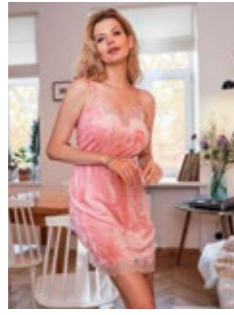

76

×

**JOY / 3151 DRESS**  
70 ash blue, 71 latte  
80% viscose, 15% polyester, 5% lycra

×

**JOY / 3152.1 CARDIGAN & 3152.2 TROUSERS**  
70 ash blue, 71 latte  
80% viscose, 15% polyester, 5% lycra

SUNDAY / 3101 / P. 02